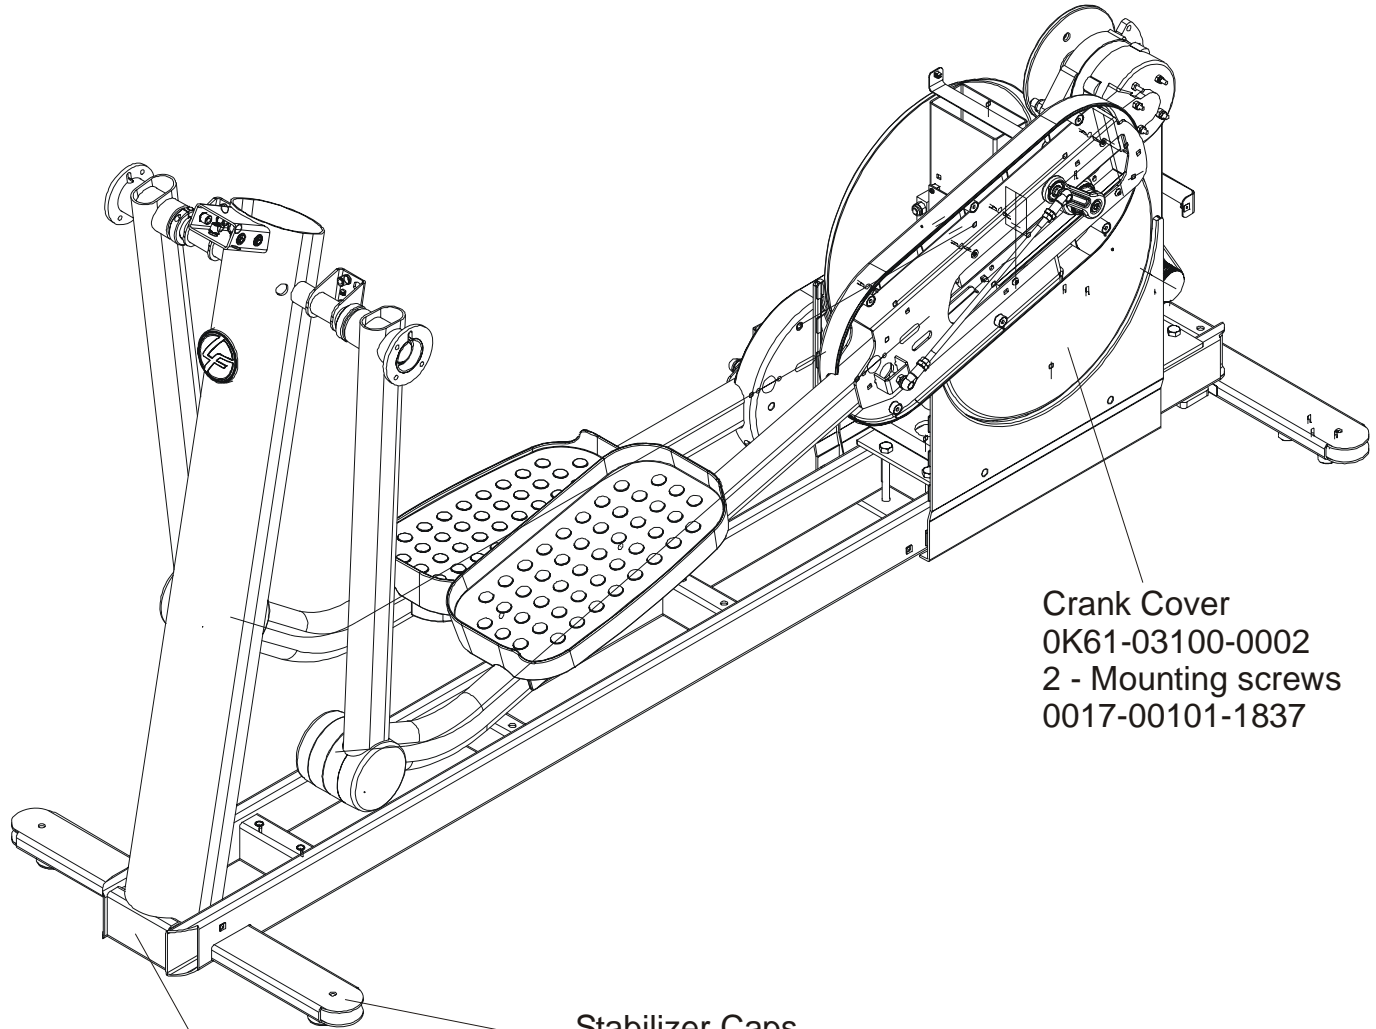

Crank Cover
OK61-03100-0002
2 - Mounting screws
0017-00101-1837

Stabilizer Caps
4 - OK62-01003-0000

Front frame Cap
OK62-01004-0000
Mounting Screws
(Located on front sides of Ladder Frame Cover)
2- 0017-00101-1795